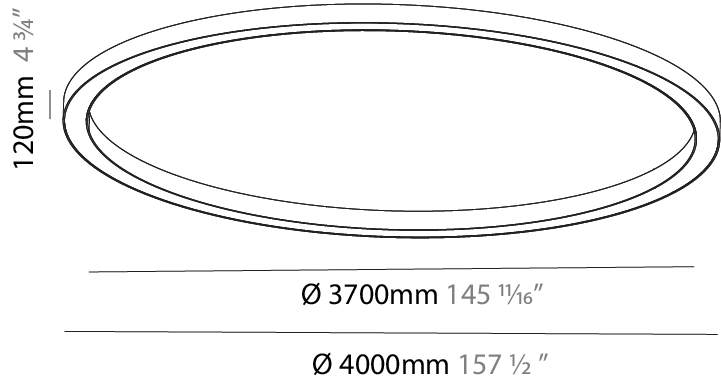

1. To build a product code in our configurator select the specify button on the base model # product page
2. To build a manual product code on this datasheet choose from the options listed below in blue font and add the suffix to the base model #

GENERAL

Series: Glorious
Subseries: Glorious
Brand: Prolicht
Division: Architectural
Mounting Type: Surface
Mounting Location: Ceiling
Subcategory: Ambient

PHYSICAL

Shape: Round
Diameter (mm): 4000
Diameter (in): 157 1/2
Height (mm): 120
Height (in): 4 3/4
Light Distribution: Direct
Weight (kg): 49.661
Weight (lbs): 109.25
Diffuser: PMMA - Opal
Fixture Finish: SSR / BKV / CWI / CRY / HAB / LAG / UFT / ITA / RUA / RUR / MIC / FTG / MYG / TWT / LOD / PUS / FRO / FUP / KIA / POP / BLS / SPG / MEY / GOH / GUM / CHC / COM / ABZ / JAG / OBR / MOS / ROR
Fixture Material: Aluminum

ELECTRICAL

Lamp Type: LED (Zhaga Standard)
Input Wattage (W): 200
Total Output Wattage (W): 160 / 128 (3500K)
Dimming: Non-Dimming / Phase Dimming (120Vac only) / 0-10V Dimming
Driver Included: Yes
Driver Location: Integrated
Driver Type: Constant Current - 120 / 277Vac
Driver Class: Class 2
Input Voltage (V): 120 - 277
Constant Current (MA): 350 / 1000 (3500K)

LED

Color Temperature (°K): 3000 / 3500 / 4000
Max. Delivered Lumen (lm): 18460 / 19110 / 19500
CRI: >80 CRI
Efficiency (%): 65
Lamp Life (hrs): 50000

OPTICAL

RATINGS AND CERTIFICATIONS

Certified By: Certified for North American Standards
IP rating: IP20