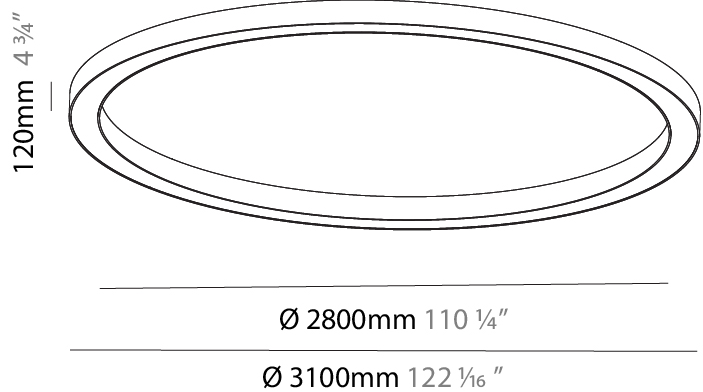

1. To build a product code in our configurator select the specify button on the base model # product page
2. To build a manual product code on this datasheet choose from the options listed below in blue font and add the suffix to the base model #

GENERAL

Series: Glorious
Subseries: Glorious
Brand: Prolicht
Division: Architectural
Mounting Type: Surface
Mounting Location: Ceiling
Subcategory: Ambient

PHYSICAL

Shape: Round
Diameter (mm): 3100
Diameter (in): 122 1/16
Height (mm): 120
Height (in): 4 3/4
Light Distribution: Direct
Weight (kg): 38.3
Weight (lbs): 84.26
Diffuser: PMMA - Opal
Fixture Finish: SSR / BKV / CWI / CRY / HAB / LAG / UFT / ITA / RUA / RUR / MIC / FTG / MYG / TWT / LOD / PUS / FRO / FUP / KIA / POP / BLS / SPG / MEY / GOH / GUM / CHC / COM / ABZ / JAG / OBR / MOS / ROR
Fixture Material: Aluminum

ELECTRICAL

Lamp Type: LED (Zhaga Standard)
Input Wattage (W): 160
Total Output Wattage (W): 128 / 102.4 (3500K)
Dimming: Non-Dimming / Phase Dimming (120Vac only) / 0-10V Dimming
Driver Included: Yes
Driver Location: Integrated
Driver Type: Constant Current - 120 / 277Vac
Driver Class: Class 2
Input Voltage (V): 120 - 277
Constant Current (mA): 350 / 800 (3500K)

LED

Color Temperature (°K): 3000 / 3500 / 4000
Max. Delivered Lumen (lm): 14770 / 15288 / 15600
CRI: >80 CRI
Efficiency (%): 65
Lamp Life (hrs): 50000

OPTICAL

RATINGS AND CERTIFICATIONS

Certified By: Certified for North American Standards
IP rating: IP20