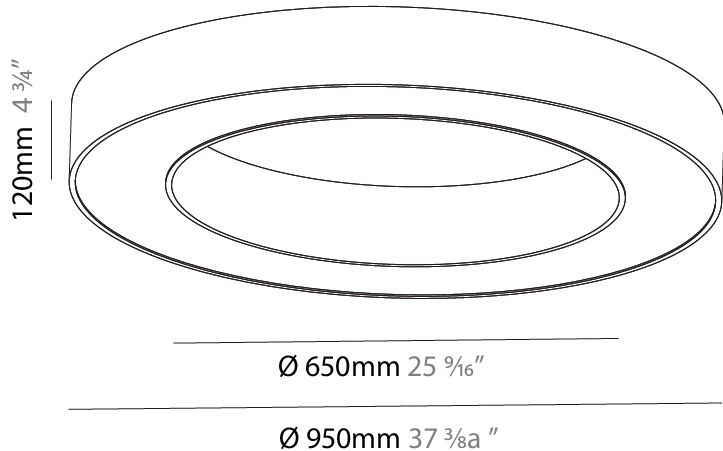

1. To build a product code in our configurator select the specify button on the base model # product page
2. To build a manual product code on this datasheet choose from the options listed below in blue font and add the suffix to the base model #

GENERAL

Series: Glorious
Subseries: Glorious
Brand: Prolicht
Division: Architectural
Mounting Type: Surface
Mounting Location: Ceiling
Subcategory: Ambient

PHYSICAL

Shape: Round
Diameter (mm): 950
Diameter (in): 37 ³/₈
Height (mm): 120
Height (in): 4 ³/₄
Light Distribution: Direct
Weight (kg): 8.94
Weight (lbs): 19.67
Diffuser: PMMA - Opal or Micro-Prism
Fixture Finish: SSR / BKV / CWI / CRY / HAB / LAG / UFT / ITA / RUA / RUR / MIC / FTG / MYG / TWT / LOD / PUS / FRO / FUP / KIA / POP / BLS / SPG / MEY / GOH / GUM / CHC / COM / ABZ / JAG / OBR / MOS / ROR
Fixture Material: Aluminum

ELECTRICAL

Lamp Type: LED (Zhaga Standard)
Input Wattage (W): 45
Total Output Wattage (W): 36 / 28.8 (3500K)
Dimming: Non-Dimming / Phase Dimming (120Vac only) / 0-10V Dimming
Driver Included: Yes
Driver Location: Integrated
Driver Type: Constant Current - 120 / 277Vac
Driver Class: Class 2
Input Voltage (V): 120 - 277
Constant Current (MA): 350 / 900 (3500K)

LED

Color Temperature (°K): 3000 / 3500 / 4000
Max. Delivered Lumen (lm): 4150 / 4302 / 4390
CRI: >80 CRI
Efficiency (%): 65
Lamp Life (hrs): 50000

OPTICAL

RATINGS AND CERTIFICATIONS

Certified By: Certified for North American Standards
IP rating: IP20